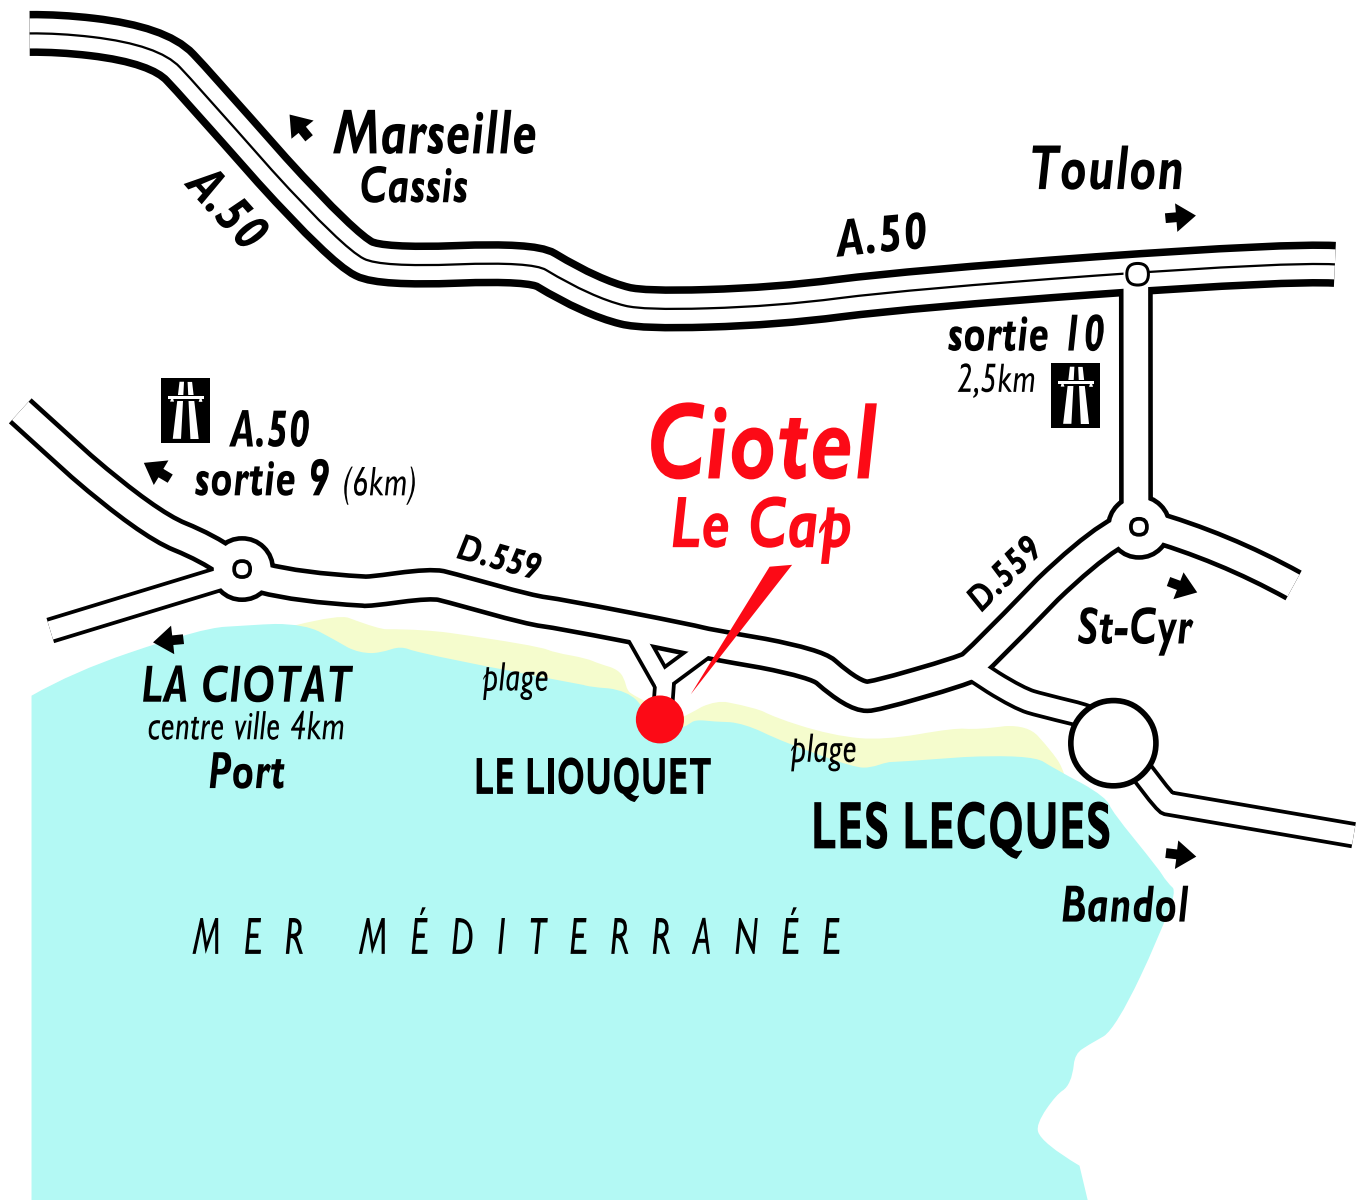

Hôtel* Ciotel Le Cap – Restaurant**
Corniche du Liouquet – 13600 La Ciotat – France
Phone +33 (0)4 42 83 90 30 – Fax +33 (0)4 42 83 04 17
hotel@leciotel.com

FROM MARSEILLE: Take the A50 highway direction Toulon. Exit at La Ciotat (exit n°9) and take the trunk road heading to Saint-Cyr-sur-Mer. Ciotel Le Cap is located before Saint-Cyr-sur-Mer on your right, near the Liouquet beach.

FROM TOULON: Take the A50 highway direction Marseille. Exit at Saint-Cyr-sur-Mer (exit n°10) and take the trunk road heading to La Ciotat. Le Cap is located before La Ciotat on your left, near the Liouquet beach.